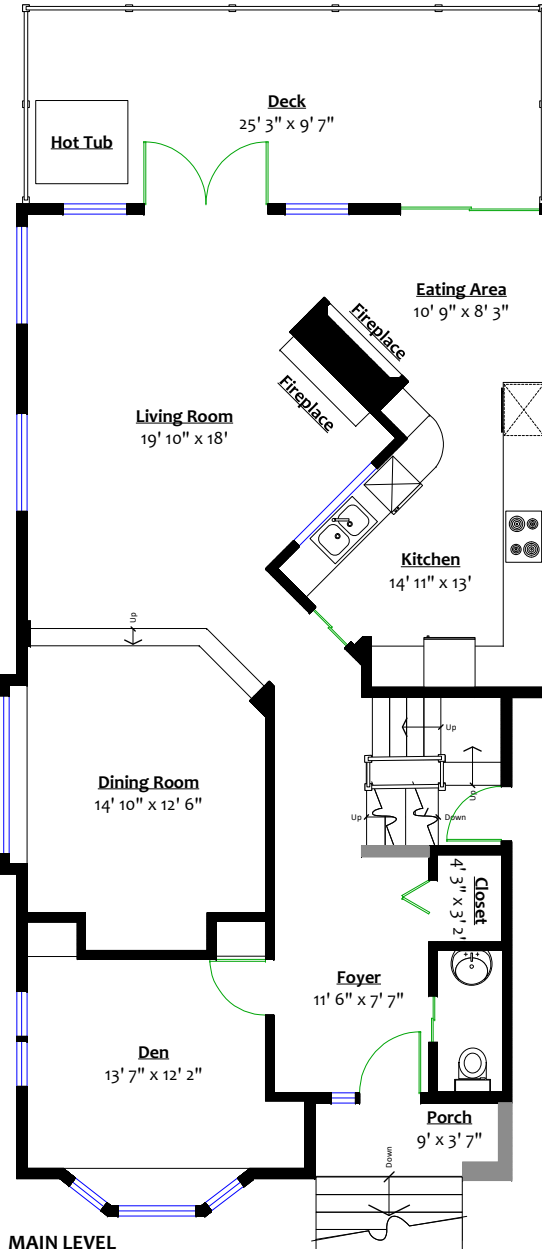

## Totals\*\*

Main Level:	1,152 sq. ft.	Main Deck:	240 sq. ft.
Upper Level:	994 sq. ft.	Upper Deck:	74 sq. ft.
Lower Level:	1,158 sq. ft.	Porch:	31 sq. ft.
Total:	3,314 sq. ft.	Patio:	332 sq. ft.
		Master Juliet Balcony:	3 sq. ft.
		Bedroom Juliet Balcony:	3 sq. ft.
		Total:	683 sq. ft.

**UPPER LEVEL**  
Floor Area: 994 Sq. Ft.

**MAIN LEVEL**  
Floor Area: 1,152 Sq. Ft.

**LOWER LEVEL**  
Floor Area: 1,158 Sq. Ft.