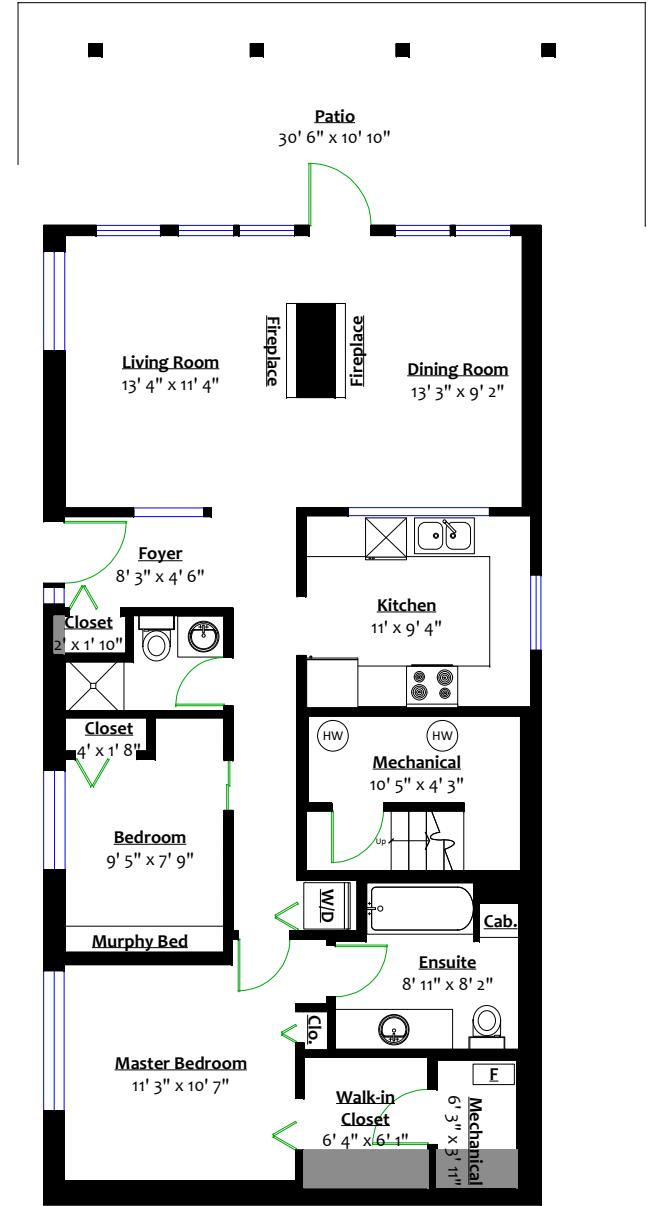

## Totals\*\*

Main Level:	1,152 sq. ft.	Main Deck:	240 sq. ft.
Upper Level:	994 sq. ft.	Upper Deck:	74 sq. ft.
Lower Level:	1,158 sq. ft.	Porch:	31 sq. ft.
Total:	3,314 sq. ft.	Patio:	332 sq. ft.
		Master Juliet Balcony:	3 sq. ft.
		Bedroom Juliet Balcony:	3 sq. ft.
		Total:	683 sq. ft.

**UPPER LEVEL**  
Floor Area: 994 Sq. Ft.

**MAIN LEVEL**  
Floor Area: 1,152 Sq. Ft.

**LOWER LEVEL**  
Floor Area: 1,158 Sq. Ft.