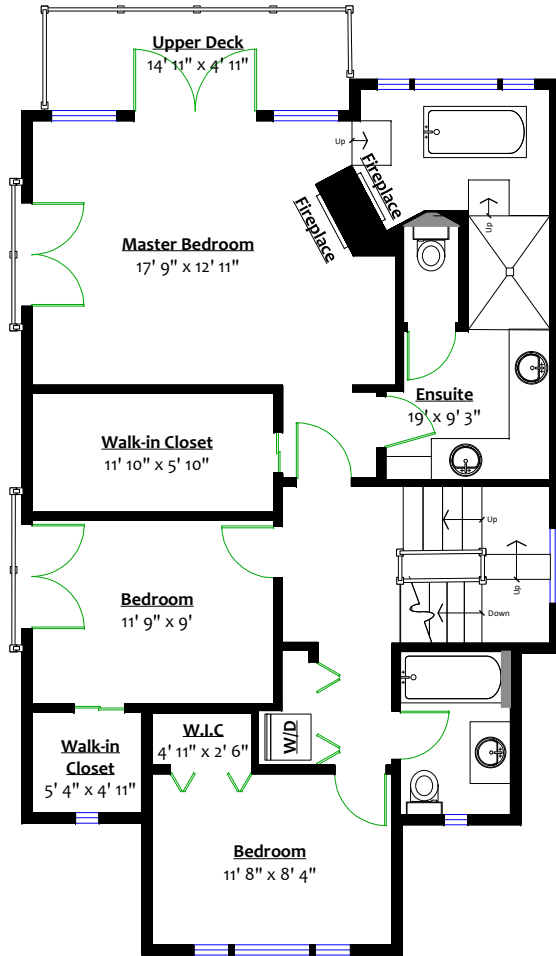

## Totals\*\*

Main Level:	1,152 sq. ft.	Main Deck:	240 sq. ft.
Upper Level:	994 sq. ft.	Upper Deck:	74 sq. ft.
Lower Level:	1,158 sq. ft.	Porch:	31 sq. ft.
Total:	3,314 sq. ft.	Patio:	332 sq. ft.
		Master Juliet Balcony:	3 sq. ft.
		Bedroom Juliet Balcony:	3 sq. ft.
		Total:	683 sq. ft.

**UPPER LEVEL**  
Floor Area: 994 Sq. Ft.

**MAIN LEVEL**  
Floor Area: 1,152 Sq. Ft.

**LOWER LEVEL**  
Floor Area: 1,158 Sq. Ft.