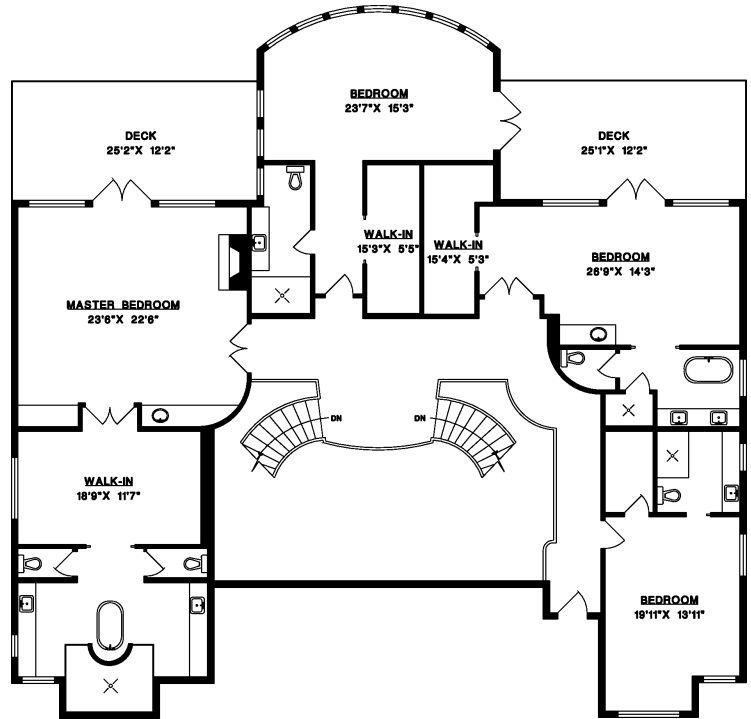

670 SOUTHBOROUGH DRIVE
WEST VANCOUVER

MAIN FLOOR	4,444 SQ.FT.
UPPER FLOOR	3,355 SQ.FT.
LOWER FLOOR	4,570 SQ.FT.
TOTAL	12,369 SQ.FT.
GARAGES	931 SQ.FT.
DECKS	619 SQ.FT.

MALCOLM HASMAN
VANCOUVER'S TOP SELLING LUXURY REAL ESTATE AGENT

温哥华最顶尖的豪华地产经纪

WWW.MALCOLMHASMAN.COM

MAIN FLOOR

UPPER FLOOR

LOWER FLOOR