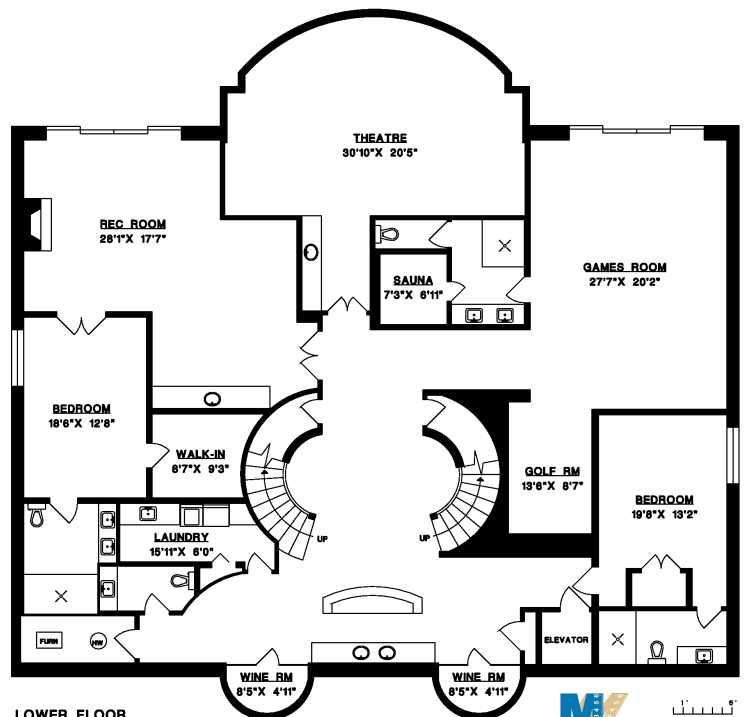

670 SOUTHBOROUGH DRIVE
WEST VANCOUVER

MAIN FLOOR	4,444 SQ.FT.
UPPER FLOOR	3,355 SQ.FT.
LOWER FLOOR	4,570 SQ.FT.
TOTAL	12,369 SQ.FT.
GARAGES	931 SQ.FT.
DECKS	619 SQ.FT.

MALCOLM HASMAN
VANCOUVER'S TOP SELLING LUXURY REAL ESTATE AGENT

温哥华最顶尖的豪华地产经纪

WWW.MALCOLMHASMAN.COM

MAIN FLOOR

UPPER FLOOR

LOWER FLOOR