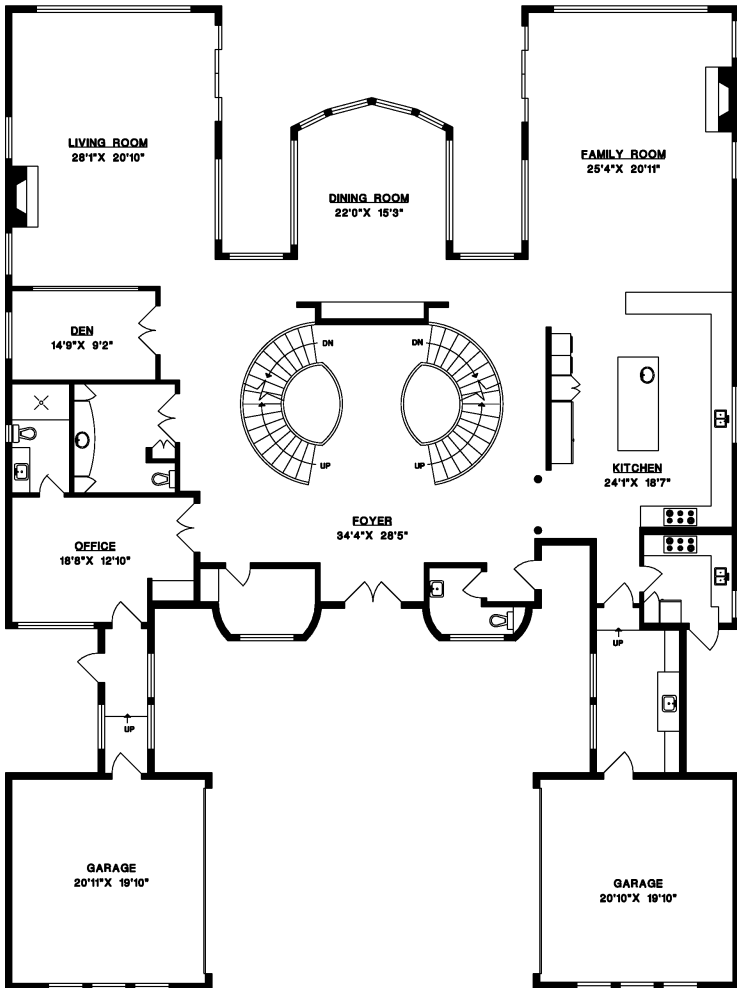

670 SOUTHBOROUGH DRIVE
WEST VANCOUVER

MAIN FLOOR	4,444 SQ.FT.
UPPER FLOOR	3,355 SQ.FT.
LOWER FLOOR	4,570 SQ.FT.
TOTAL	12,369 SQ.FT.
GARAGES	931 SQ.FT.
DECKS	619 SQ.FT.

MALCOLM HASMAN
VANCOUVER'S TOP SELLING LUXURY REAL ESTATE AGENT

温哥华最顶尖的豪华地产经纪

WWW.MALCOLMHASMAN.COM

MAIN FLOOR

UPPER FLOOR

LOWER FLOOR